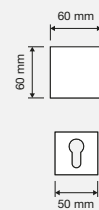

ONLY MADE IN ITALY

CR cromo lucido
polished chrome

CS cromo satinato
satin chrome

OL ottone lucido verniciato
polished brass

OZ oro zecchino
gold plated

COD. 1105 RB 019

COD. 1105 PT

COD. 1105 PG