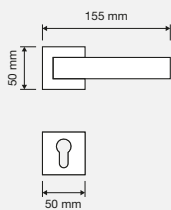

ONLY MADE IN ITALY

CR cromo lucido
polished chrome

CS cromo satinato
satin chrome

OL ottone lucido verniciato
polished brass

OZ oro zecchino
gold plated

COD. 1105 RB 019

COD. 1105 PT

COD. 1105 PG