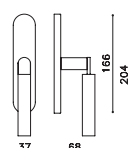

# Lipstick Matteo e Renzo Piano

M273B

rosetta bassa/low rosette

C273

K273B

ottone/brass

CR cromo lucido/bright chrome

IS superinox satinato/superstainlesssteel satin

CO cromo satinato/satin chrome

DS superbronzo satinato/superbronze satin

NP nero opaco/matt black

US superantracite satinato/superanthracite satin

C273

K273B

K273P