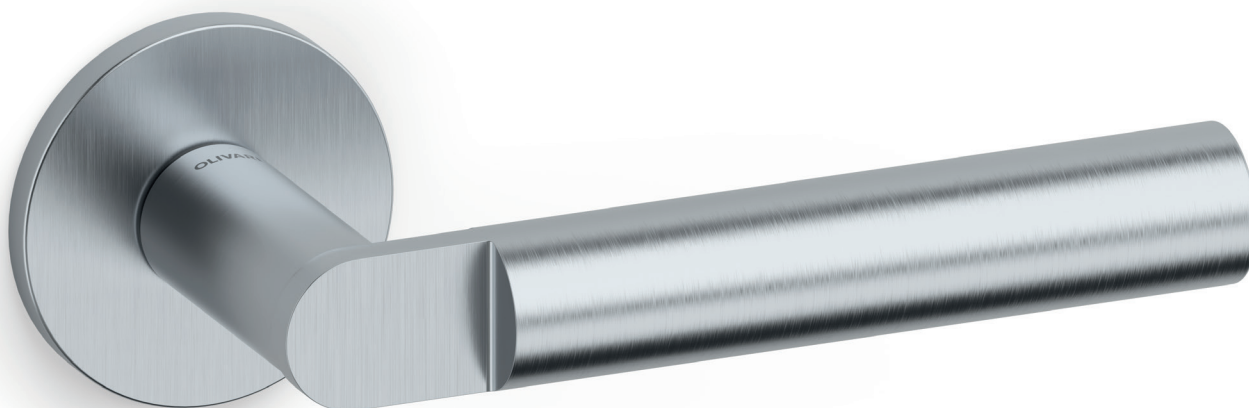

# Lipstick Matteo e Renzo Piano

M273B

rosetta bassa/low rosette

C273

K273B

ottone/brass

CR cromo lucido/bright chrome

IS superinox satinato/superstainlesssteel satin

CO cromo satinato/satin chrome

DS superbronzo satinato/superbronze satin

NP nero opaco/matt black

US superantracite satinato/superanthracite satin

C273

K273B

K273P