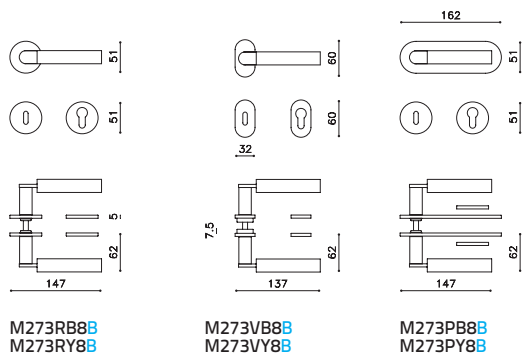

# Lipstick Matteo e Renzo Piano

M273B

rosetta bassa/low rosette

C273

K273B

ottone/brass

CR cromo lucido/bright chrome

IS superinox satinato/superstainlesssteel satin

CO cromo satinato/satin chrome

DS superbronzo satinato/superbronze satin

NP nero opaco/matt black

US superantracite satinato/superanthracite satin

C273

K273B

K273P