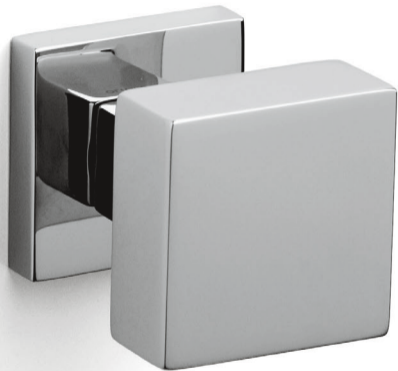

Diana Studio Olivari

ottone/brass

CR Cromo lucido/Bright chrome

CO Cromo satinato/Satin chrome

ZL SuperOro lucido/SuperGold bright

NL SuperNichel lucido/
SuperNickel bright

IS SuperInox satinato/
SuperStainlessSteel satin

RS SuperRame satinato/
SuperCopper satin

DS SuperBronzo satinato/
SuperBronze satin

US SuperAntracite satinato/
SuperAnthracite satin

OLIVARI