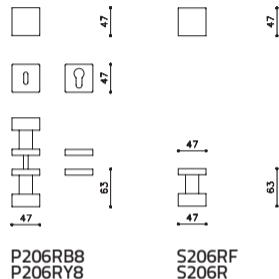

ottone/brass

CR Cromo lucido/Bright chrome

CO Cromo satinato/Satin chrome

ZL SuperOro lucido/SuperGold bright

NL SuperNichel lucido/
SuperNickel bright

IS SuperInox satinato/
SuperStainlessSteel satin

RS SuperRame satinato/
SuperCopper satin

DS SuperBronzo satinato/
SuperBronze satin

US SuperAntracite satinato/
SuperAnthracite satin